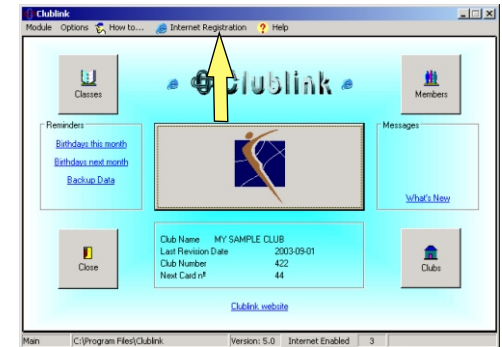

Opening Screen

- + Upload(Export) and Download(Import) member registration
- + Clear the Internet Registration list from New Season