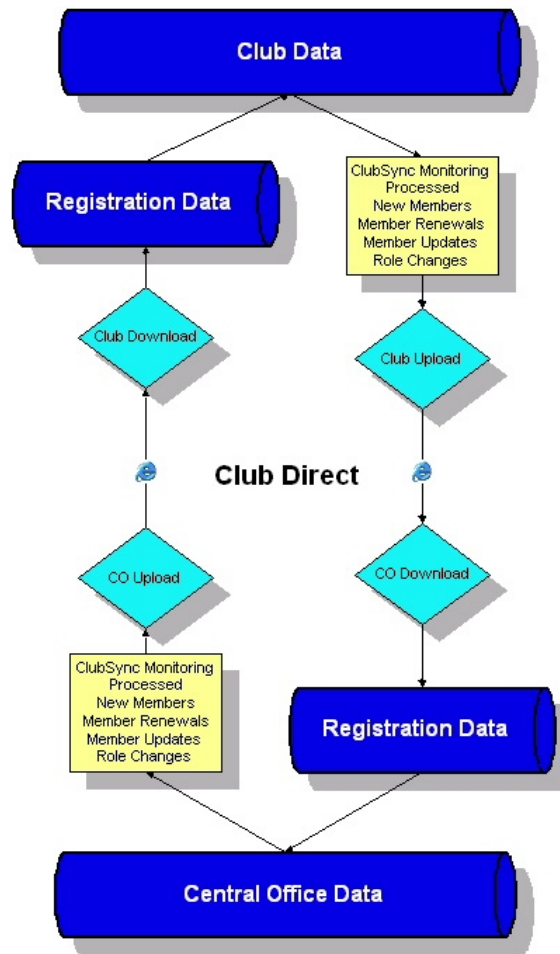

The Circle of Life

Following the life cycle of your membership information

It's just a button click away!