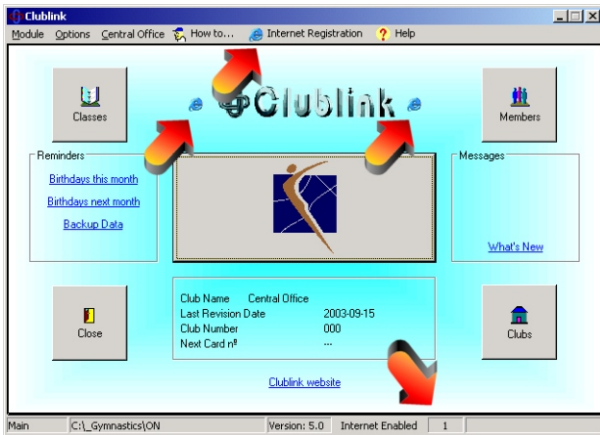

What's New?

Integrated Sports Systems (ISS) Inc.

www.integratedsports.net

Installation

To install Club Direct you will need Clublink 5.0 or higher.

1. Run the installation file and follow the on-screen instructions.

Remember: Club Direct needs to be installed in the same folder as Clublink.

Don't know where your Clublink is installed? Look at the bottom of the Clublink Opening Screen.

What is Club Direct?

- + Club Direct connects Clublink to the Internet
- + Club Direct simplifies the registration process
- + Club Direct provides on-line access to club membership
- + Club Direct opens the door to standardized membership processes
 - + Competition Registration
 - + Results Management
 - + Membership Services and much, much more

This is Club Direct!

Launch Club Direct from the Opening Screen in Clublink

How Does Club Direct Work?

- + Club Direct integrates with Clublink to automate the registration process
- + Club Direct monitors membership activity and automatically recognizes which members should be registered with your Central Office
- + Club Direct monitors membership changes to ensure your Central Office has up-to-date membership information
- + A new Registration Reconciliation process will be incorporated into your Central Office Clublink to ensure accurate invoicing