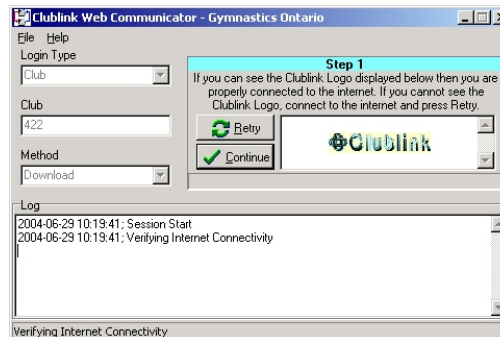

Remember: Club Direct needs to be installed in the same folder as Clublink.

Don't know where your Clublink is installed? Look at the bottom of the Clublink Opening Screen.

What is Club Direct?

- + Club Direct connects Clublink to the Internet
- + Club Direct simplifies the registration process
- + Club Direct provides on-line access to club membership
- + Club Direct opens the door to standardized membership processes
 - + Competition Registration
 - + Results Management
 - + Membership Services and much, much more

This is Club Direct!

Launch Club Direct from the Opening Screen in Clublink

How Does Club Direct Work?

- + Club Direct integrates with Clublink to automate the registration process
- + Club Direct monitors membership activity and automatically recognizes which members should be registered with your Central Office
- + Club Direct monitors membership changes to ensure your Central Office has up-to-date membership information
- + A new Registration Reconciliation process will be incorporated into your Central Office Clublink to ensure accurate invoicing